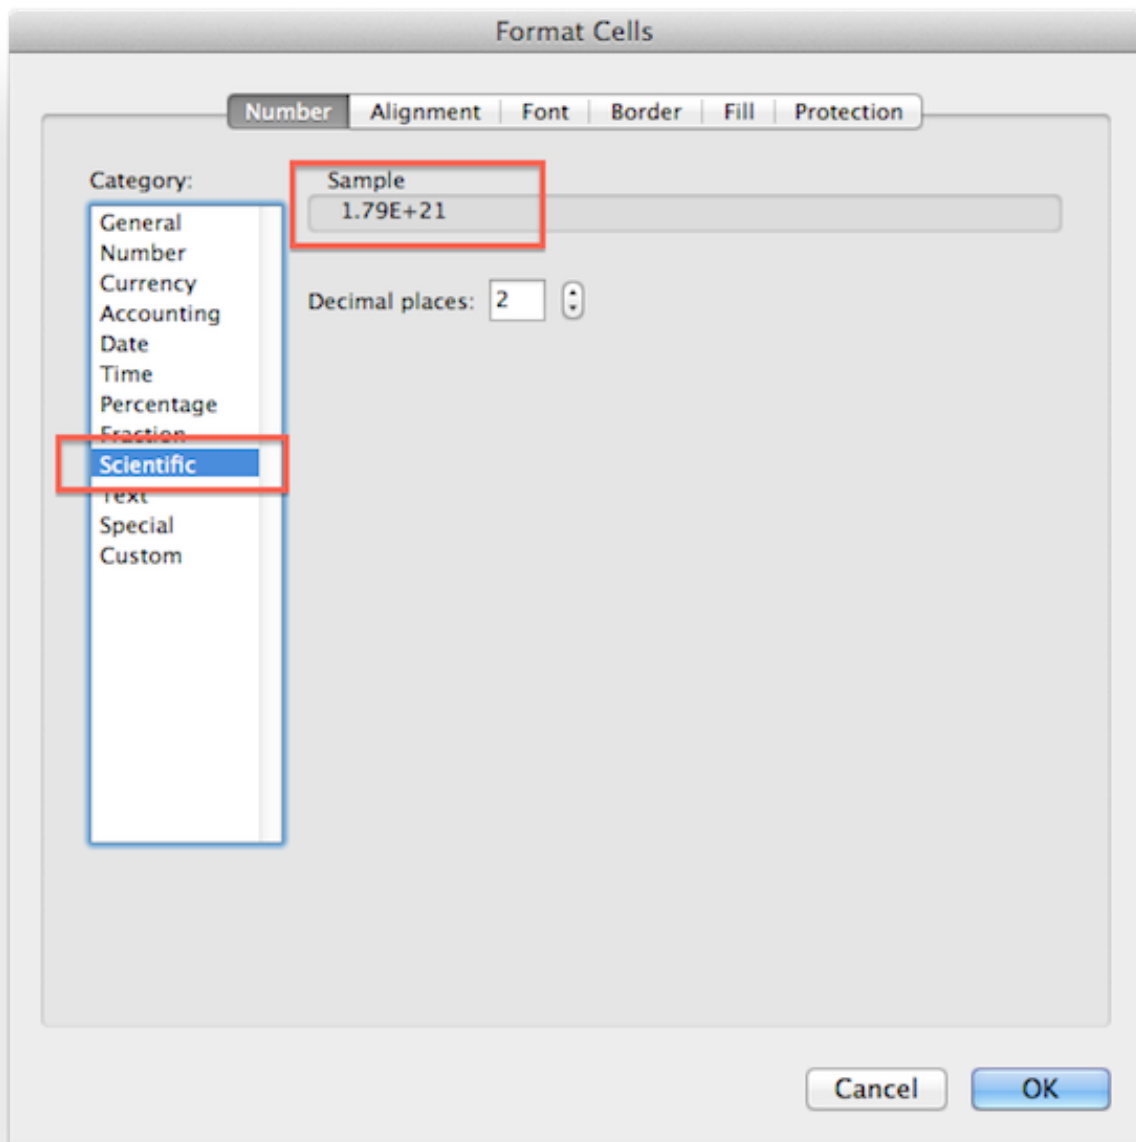

[How To Set Default Email On Mac For Excel](#)

[How To Set Default Email On Mac For Excel](#)

Download

Outlook will check that it's the default program each time it starts The setting to do that is at Options\ General\ Make Outlook the default program for E-mail, Contacts and Calendar.