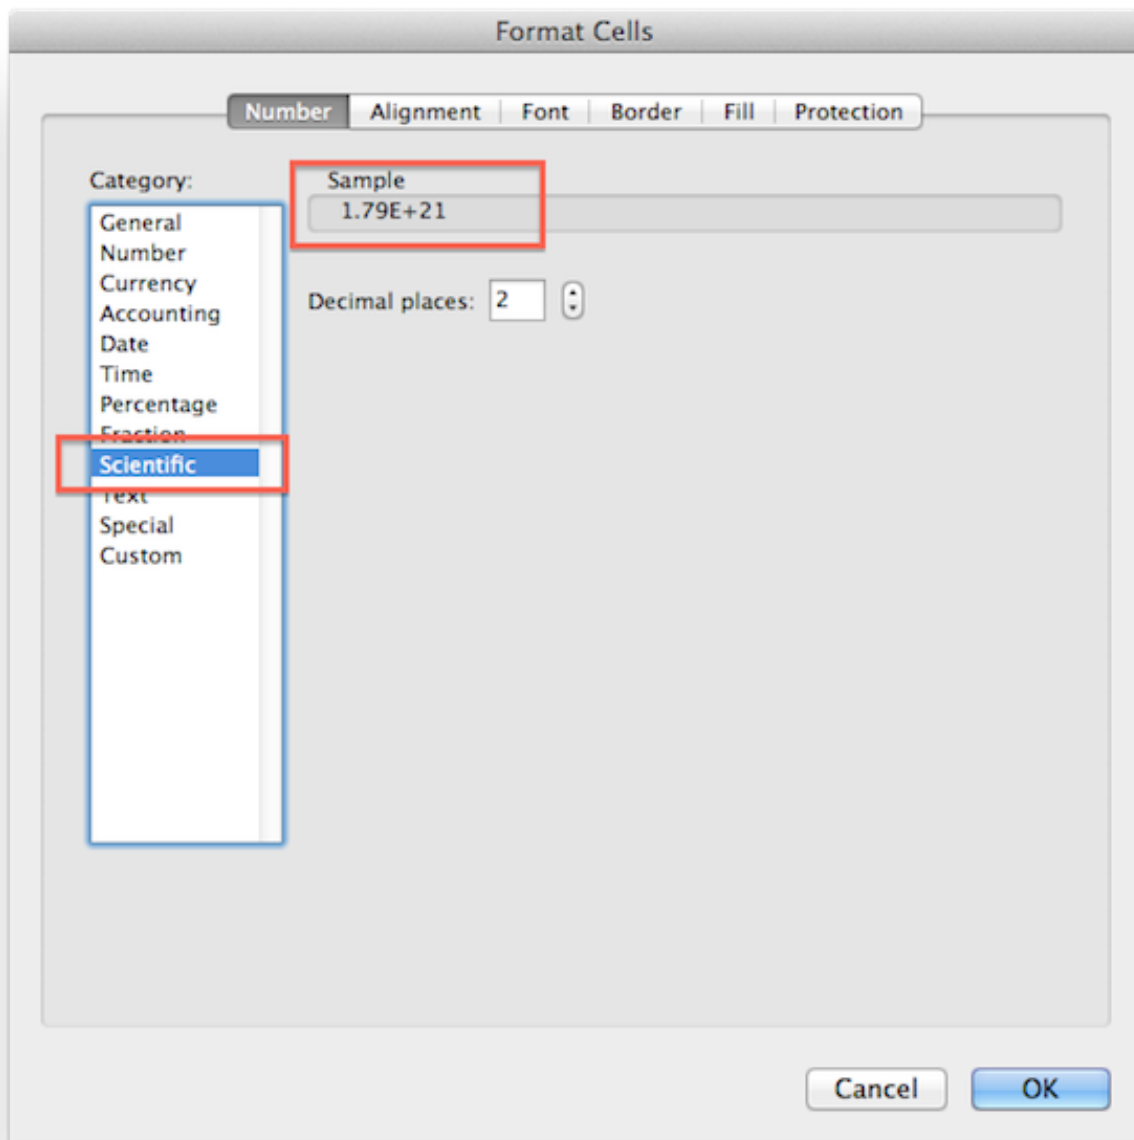

[Windows 7 Crack Activation Download](#)

excel save and send default email

[Minecraft How To Install Toomanyitems Mod For Mac](#)

Usually you don't have to dig around in Windows Microsoft Excel has an e-mail feature built in so you can e-mail right from Microsoft Excel to anyone with a valid e-mail address.. The 'Default Programs' button will open the Windows Control Panel However we've seen situations where Outlook's check doesn't work and clicking a Mailto: link opens the thrice-damned Mail app. [Download Shingeki No Kyojin Episode 23 Sub Indo Samehadaku](#)

excel vba email default font